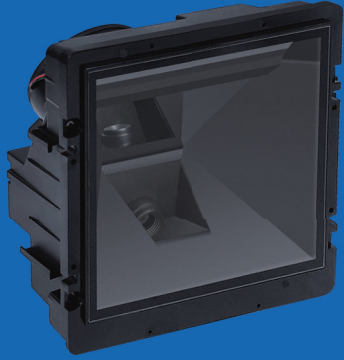

# MINDEO

1D 2D

## MP8608 Image Platform

### Features

- 1 Excellent companion with self-service machine
- 2 High performance in decoding barcode
- 3 Multiple interfaces enable the image platform to utilize with different devices
- 4 Loud speaker and soft white LED offer comfortable user experience

## PHYSICAL CHARACTERISTICS

Dimensions	147 mm × 74.5 mm × 139 mm
Weight	361 g (without cable)
Cable	Straight 2.0 m
Connector Type	RJ-45 phone jack connector
Case Material	PC
Exit Window Material	Tempered glass
Host System Interfaces	RS-232, or USB Keyboard, USB virtual COM
Indicator Interface	Beeper and LED
Trigger Mode	Continue, Auto-Detect
Programming Method	Scanning special barcodes in sequence
Firmware Upgrade	Online